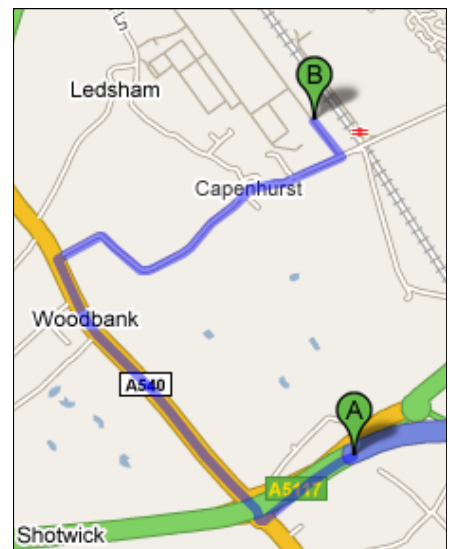

How to find us

From M53 Southbound

1. Head west on Exit 5.
2. At the roundabout, take the 1st exit onto A41/New Chester Rd heading to A550/Queensferry.
3. Continue to follow A41.
4. Turn right at Hope Farm Rd.
5. At the roundabout, take the 1st exit onto Capenhurst Lane
6. Turn right.
7. Capenhurst Technology Park is on the left.

From M56 Westbound

1. Head west on M56.
2. Take the exit toward Park Gate Rd.
3. At Park Gate Rd, take the 3rd exit onto A540/Park Gate Rd.
4. Turn right at Capenhurst Lane.
5. Turn left.
6. Capenhurst Technology Park is on the left.

By Rail

Capenhurst Technology Park is situated adjacent to Capenhurst station.

VPhase plc

Capenhurst Technology Park, Chester, CH1 6EH
t. 0151-348-2100
f. 0151-348-2101