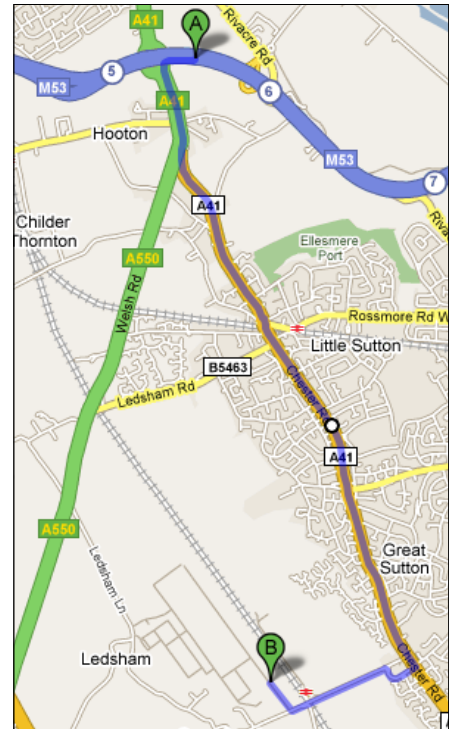

How to find us

From M53 Southbound

1. Head west on Exit 5.
2. At the roundabout, take the 1st exit onto A41/New Chester Rd heading to A550/Queensferry.
3. Continue to follow A41.
4. Turn right at Hope Farm Rd.
5. At the roundabout, take the 1st exit onto Capenhurst Lane
6. Turn right.
7. Capenhurst Technology Park is on the left.

From M56 Westbound

1. Head west on M56.
2. Take the exit toward Park Gate Rd.
3. At Park Gate Rd, take the 3rd exit onto A540/Park Gate Rd.
4. Turn right at Capenhurst Lane.
5. Turn left.
6. Capenhurst Technology Park is on the left.

By Rail

Capenhurst Technology Park is situated adjacent to Capenhurst station.

VPhase plc

Capenhurst Technology Park, Chester, CH1 6EH
t. 0151-348-2100
f. 0151-348-2101